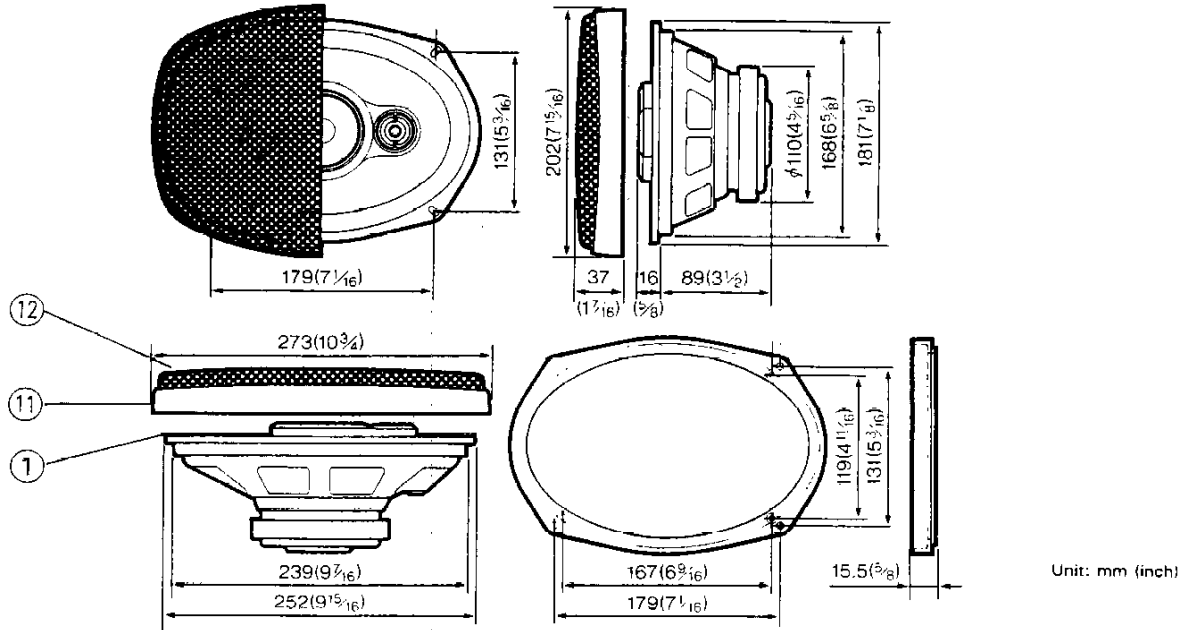

KFC-7180 SERVICE MANUAL

Q.C. COPY

KENWOOD

©1992-10 PRINTED IN JAPAN
B51-6519-00 (MC)472

EXTERNAL VIEW

PARTS INCLUDED

- ② x2
- ③ x8
- ④ x8
- ⑤ x8
- ⑥ x8
- ⑦ $\phi 4 \times 40 (\phi 3/16 \times 1 5/16)$ x8
- ⑧ x8
- ⑨ 4.5m (15 ft) x2
- ⑩ x1
- ⑪ x1
- ⑫ x2

SPECIFICATIONS

- Speakers
- Woofers 181 × 252 mm (7 × 10 in)
Injection P.P. Cone Type
510g (18 oz) Magnet
 - Mid-Range 70 mm (2 3/4 in)
Water Resistant Cone Type
 - Tweeter 25 mm (1 in) Dome Type
 - Peak Power 240 Watts
 - Frequency Response 26 Hz ~ 26,000 Hz
 - Sensitivity 92 dB/W at 1m
 - Impedance 4 Ohms
 - Weight Per Speaker With Grille 4,660g (10.3 lb)/Pair