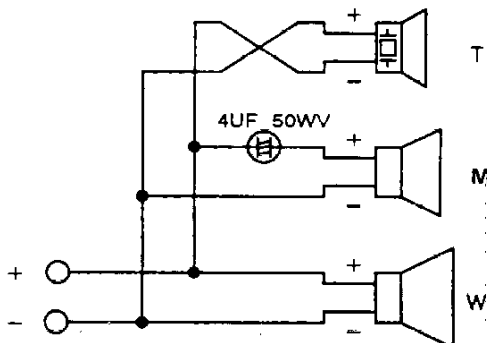

NETWORK

Ref No.	New Parts	Parts No.	Description
①	★	B06-0733-08	GRILLE
②	★	E30-5141-08	CORD SET
⑫	★	F09-1048-08	PROTECTOR ASSY
②	★	J30-0842-08	SPACER
④	★	J31-0331-08	COLLAR SET
⑩	★	J69-0120-08	VISCOUS TAPE
③⑤⑥⑦⑧	★	N99-1237-08	SCREW SET
①	★	T15-0220-08	SPEAKER